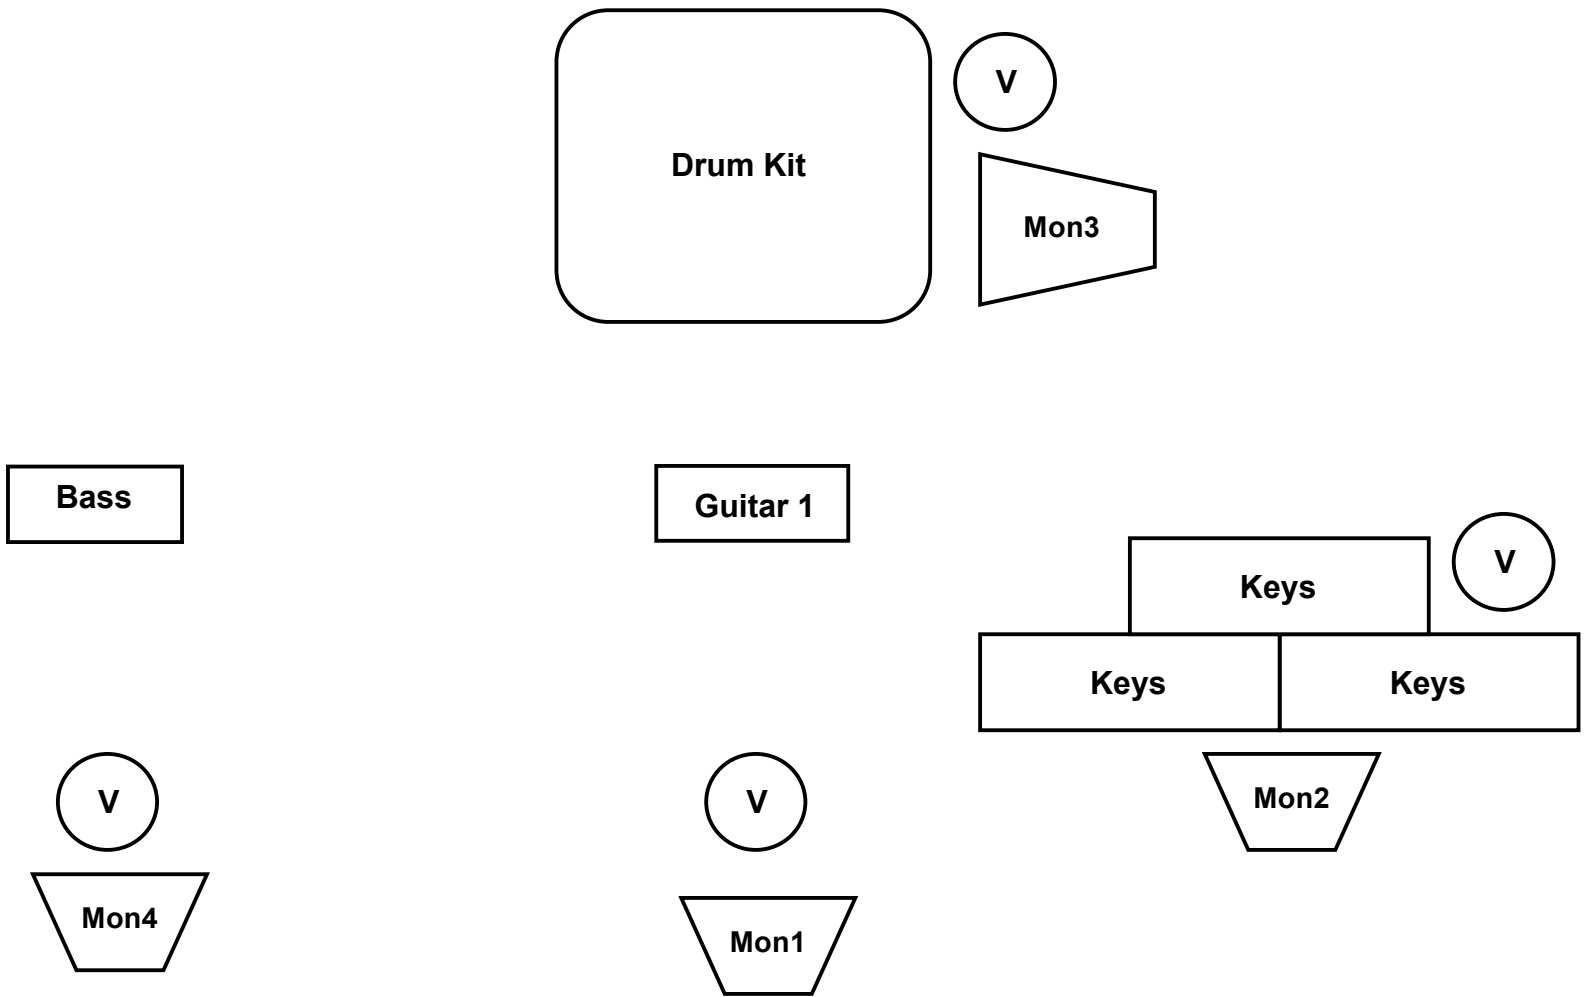

X-WIFE Stage Plot

Please see attached input list

Vocals **Guitars** **Bass** **Drums** **Keys** **Monitors**
4 1 1 1 3 4

Stage Left: Rui Maia, 3 keyboards, monitors as per rider, vocal mic

Stage Centre: João Vieira (vocals & guitar), monitors as per rider, vocal mic

Stage Right: Nando Sousa, bass, monitor as per rider, vocal mic

Back centre: drums w/ drum monitors as per rider, vocal mic